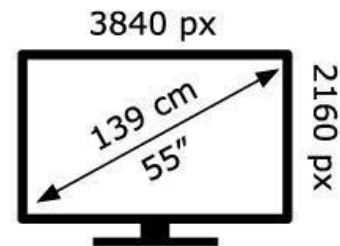

SONY®

K-55XR75M2

60 kWh/1000h

2019/2013

SONY®

K-55XR75M2

60 kWh/1000h

2019/2013