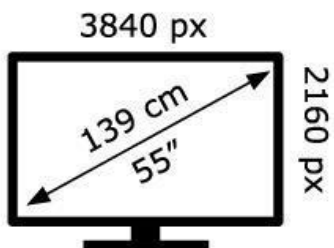

SONY®

K-55XR75M2

60 kWh/1000h

2019/2013

SONY®

K-55XR75M2

60 kWh/1000h

2019/2013