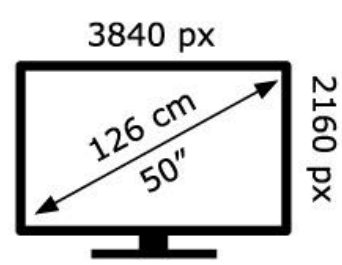

SONY® K-50XR75M2

59 kWh/1000h

ABCDEFG HDR 65 kWh/1000h

2019/2013

SONY® K-50XR75M2

59 kWh/1000h

ABCDEFG HDR 65 kWh/1000h

2019/2013