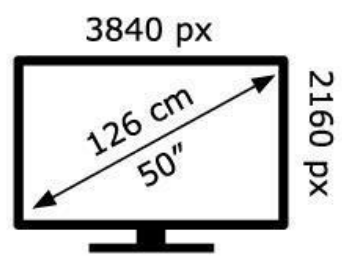

SONY® K-50XR75M2

59 kWh/1000h

ABCDEFG HDR 65 kWh/1000h

2019/2013

SONY® K-50XR75M2

59 kWh/1000h

ABCDEFG HDR 65 kWh/1000h

2019/2013