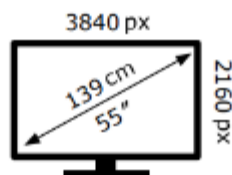

2013/9/2013