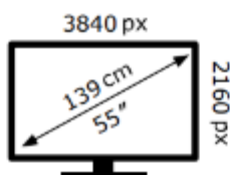

TCL

55A400M-UKX7

50 kWh/1000h

ABCDEF**G**

115 kWh/1000h

2013/9/2013

TCL

55A400M-UKX7