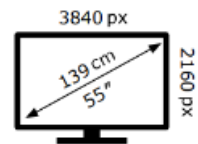

Energy Label for customers in
England, Scotland and Wales

Energy Label for customers in
Republic of Ireland and
Northern Ireland

TCL

55A400 Pro-UKX7

50 kWh/1000h

ABCDEF**G**
HDR
115 kWh/1000h

2019/2013

TCL