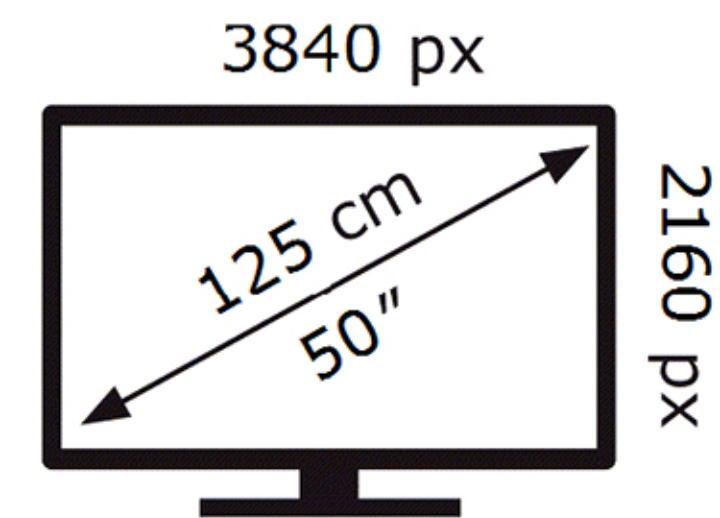

Samsung

UE50M70HAK

65 kWh/1000h

ABCDEF **G**

101 kWh/1000h

2019/2013