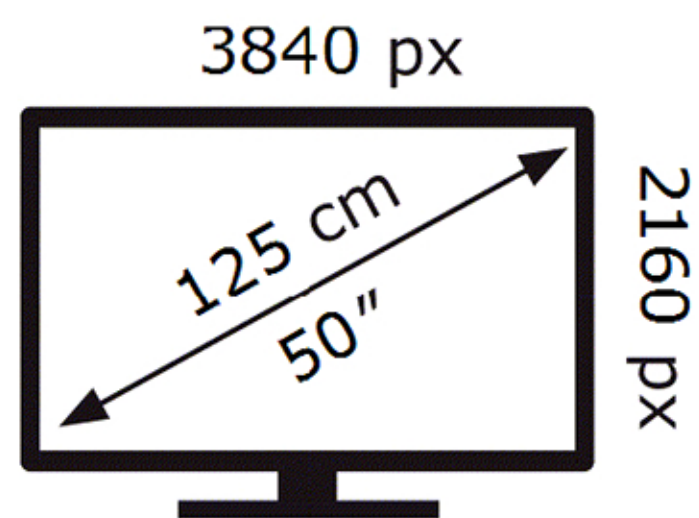

ENERG ⚡

Samsung

UE50M70HAK

65 kWh/1000h

ABCDEF **G**

101 kWh/1000h

2019/2013

ENERG ⚡