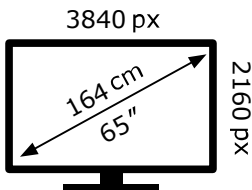

ENERGY

TCL

65A400 Pro-UKX7

67 kWh/1000h

ABCDEF**G**

150 kWh/1000h

ENERG

TCL