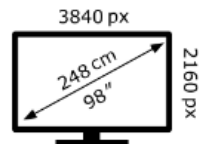

Energy Label for customers in  
England, Scotland and Wales

Energy Label for customers in  
Republic of Ireland and  
Northern Ireland

TCL

98C7L-UKX7

**124** kWh/1000h

ABCDEF**G**

**520** kWh/1000h

2019/2013