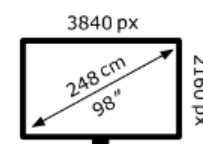

Energy Label for customers in
England, Scotland and Wales

Energy Label for customers in
Republic of Ireland and
Northern Ireland

TCL

98C7L-UKX7

124 kWh/1000h

ABCDEF**G**

520 kWh/1000h

2019/2013

TCL

98C7L-UKX7

124 kWh/1000h

ABCDEF**G**

520 kWh/1000h

2019/2013