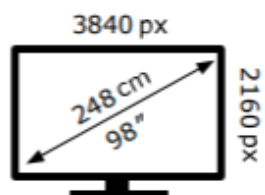

TCL

98A400M-UKX7

TCL

98A400M-UKX7

**110** kWh/1000h

**110** kWh/1000h

ABCDEF**G**  
  
**253** kWh/1000h

ABCDEF**G**  
  
**253** kWh/1000h