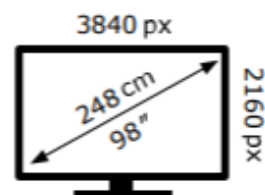

TCL

98A400M-UKX7

TCL

98A400M-UKX7

**110** kWh/1000h

**110** kWh/1000h

ABCDEF**G**  
  
**253** kWh/1000h

ABCDEF**G**  
  
**253** kWh/1000h