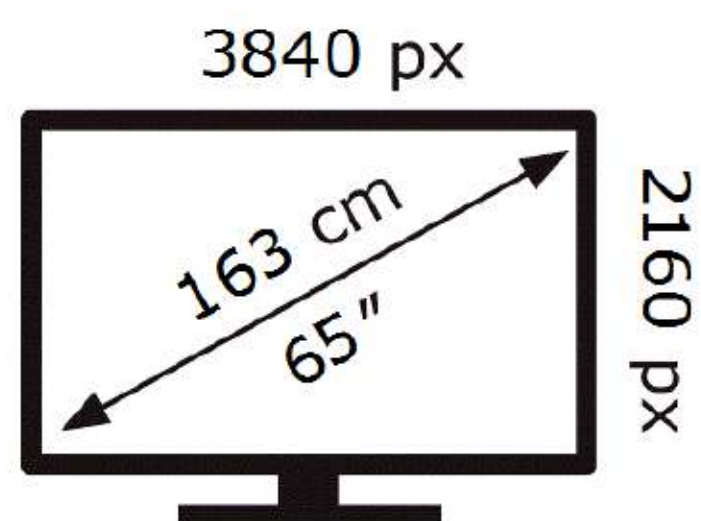

Samsung

QE65S90HAE

**85** kWh/1000h

ABCDEF **G**

**198** kWh/1000h

2019/2013

Samsung

QE65S90HAE