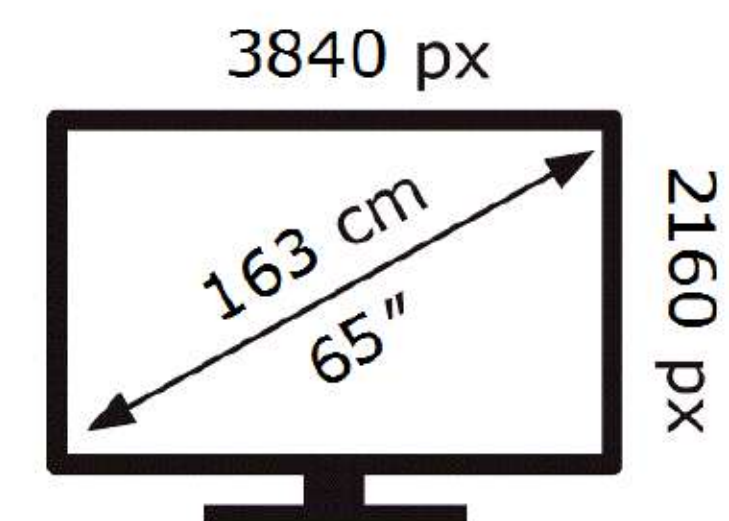

Samsung

QE65S90HAE

85 kWh/1000h

ABCDEF **G**

198 kWh/1000h

2019/2013

Samsung

QE65S90HAE

85 kWh/1000h

ABCDEF **G**

198 kWh/1000h

2019/2013