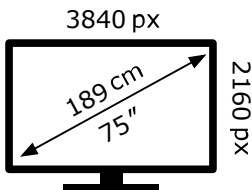

ENERGY

TCL

75A400M-UKX7

85 kWh/1000h

ABCDEF**G**

180 kWh/1000h

ENERG

TCL