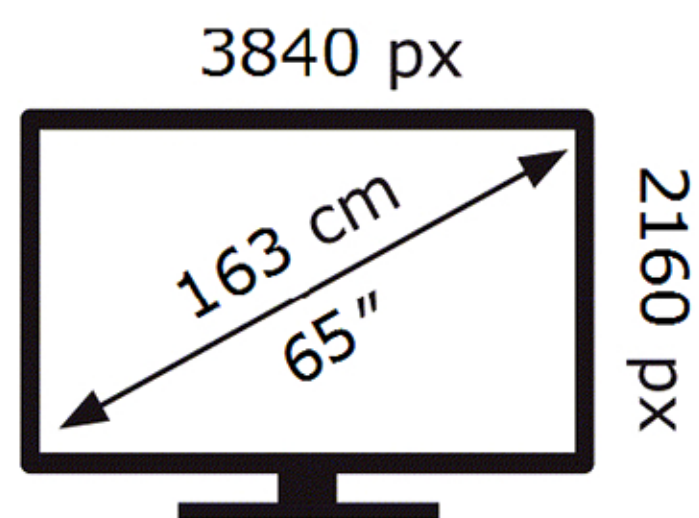

**ENERG** ⚡

**Samsung**

QE65LS03HAU

**102** kWh/1000h

ABCDEF **G**

**226** kWh/1000h

2019/2013

**ENERG** ⚡