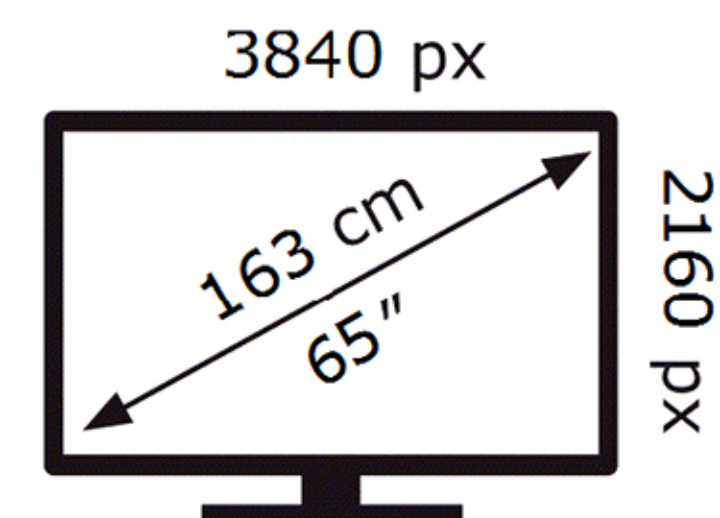

**Samsung**

QE65LS03HAU

**102** kWh/1000h

ABCDEF **G**

**226** kWh/1000h

2019/2013