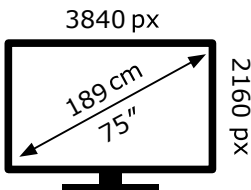

ENERG

TCL

75P7L-UKX7

105 kWh/1000h

ABCDEF**G**

205 kWh/1000h

ENERGY

TCL