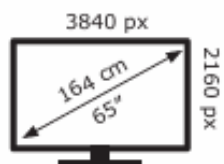

TCL

65P7L-UKX7

84 kWh/1000h

ABCDEF**G**

150 kWh/1000h

2019/2013

TCL

65P7L-UKX7