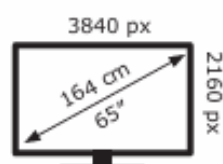

TCL

65P7L-UKX7

84 kWh/1000h

ABCDEF**G**

150 kWh/1000h

2019/2013

TCL

65P7L-UKX7

84 kWh/1000h

ABCDEF**G**

150 kWh/1000h

2019/2013