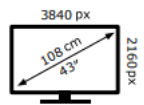

TCL 43P7L-UKX7

50 kWh/1000h

ABCDEF**G**  
**HDR**  
90 kWh/1000h

2019/2013

TCL 43P7L-UKX7

50 kWh/1000h

ABCDEF**G**  
**HDR**  
90 kWh/1000h

2019/2013