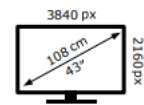

TCL 43P7L-UKX7

50 kWh/1000h

ABCDEF**G**  
**HDR**  
90 kWh/1000h

2019/2013

TCL 43P7L-UKX7

50 kWh/1000h

ABCDEF**G**  
**HDR**  
90 kWh/1000h

2019/2013