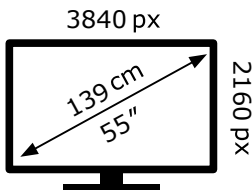

# ENERG

TCL

55P7L-UKX7

**70** kWh/1000h

ABCDEF**G**

**100** kWh/1000h