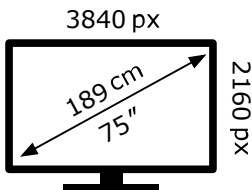

# ENERG

TCL

75A400U-UKX7

**85** kWh/1000h

ABCDEF**G**

**280** kWh/1000h