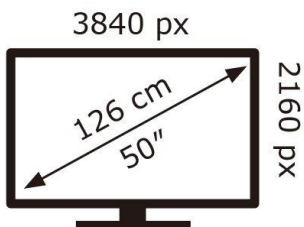

SONY®

K-50S25M2

58 kWh/1000h

ABCDEF**G**
HDR
 78 kWh/1000h

2019/2013

SONY®

K-50S25M2

58 kWh/1000h