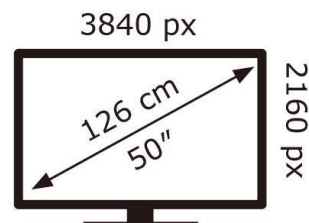

58 kWh/1000h

ABCDEF**G**
HDR
78 kWh/1000h