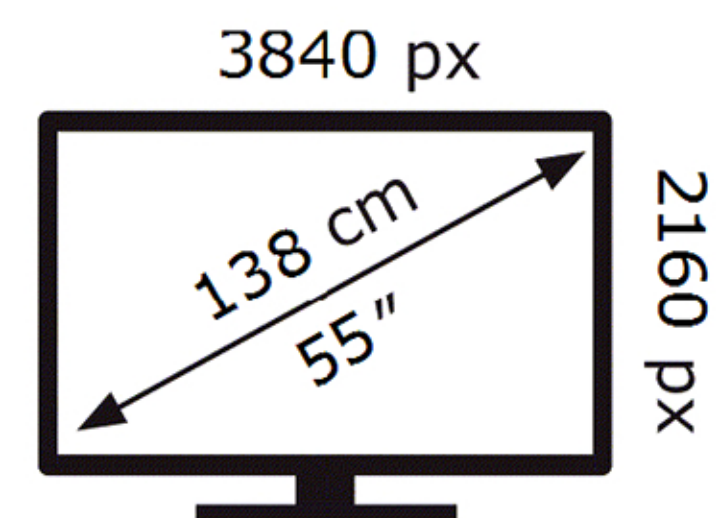

Samsung

QE55LS03HAU

77 kWh/1000h

ABCDEF **G**

182 kWh/1000h

2019/2013

Samsung

QE55LS03HAU

77 kWh/1000h

ABCDEF **G**

182 kWh/1000h

2019/2013