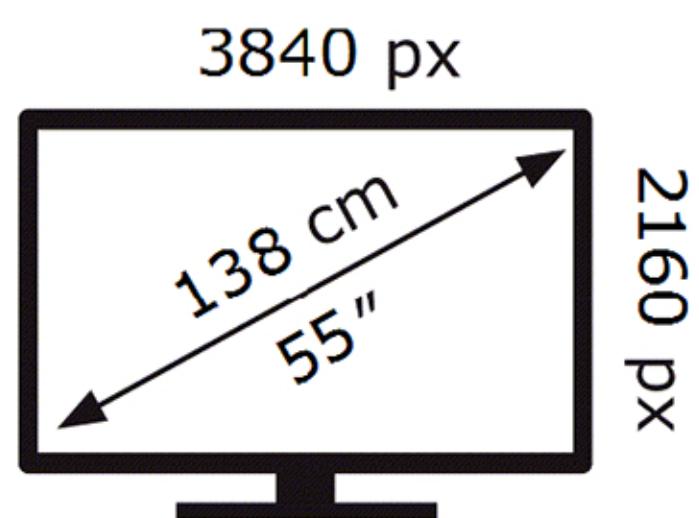

Samsung

QE55LS03HAU

**77** kWh/1000h

ABCDEF **G**

**182** kWh/1000h

2019/2013

Samsung

QE55LS03HAU