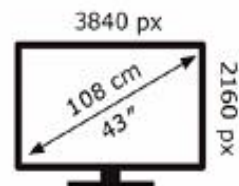

Samsung

QE43LS03HEU

51 kWh/1000h

ABCDEF **G**

108 kWh/1000h

2019/2013

Samsung

QE43LS03HEU

51 kWh/1000h

ABCDEF **G**

108 kWh/1000h

2019/2013