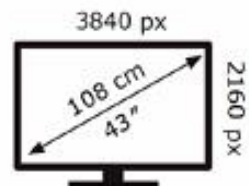

Samsung

QE43LS03HEU

51 kWh/1000h

ABCDEF **G**

108 kWh/1000h

2019/2013

Samsung

QE43LS03HEU