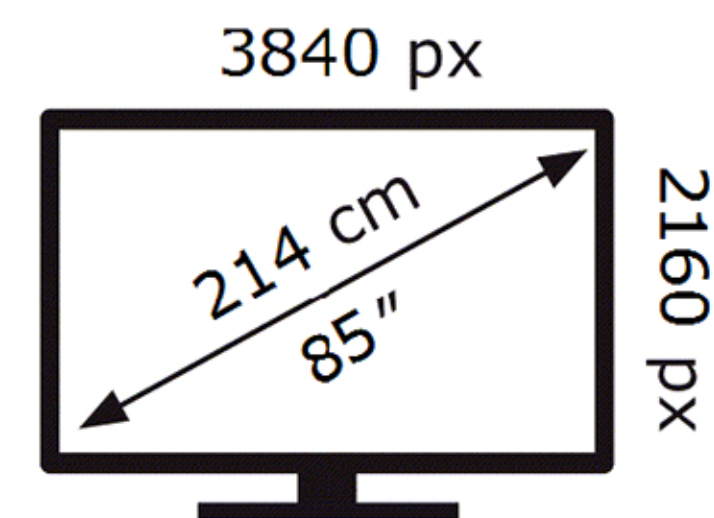

Samsung

UE85U8000HK

155 kWh/1000h

ABCDEF **G**

272 kWh/1000h

2019/2013