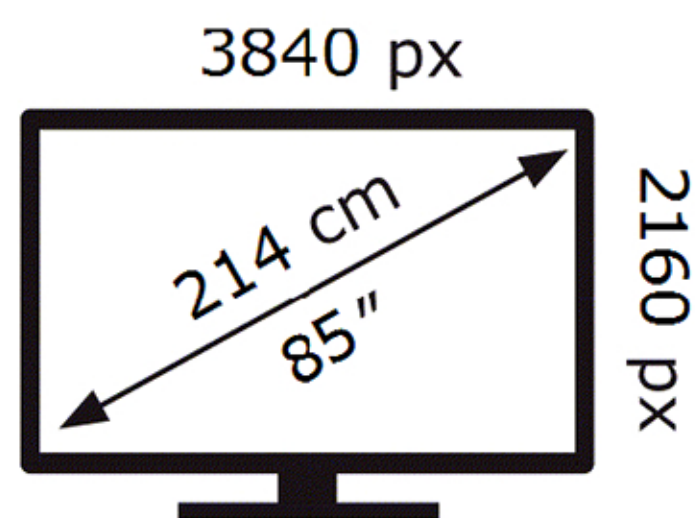

ENERG ⚡

Samsung

UE85U8000HK

155 kWh/1000h

ABCDEF **G**

272 kWh/1000h

2019/2013

ENERG ⚡