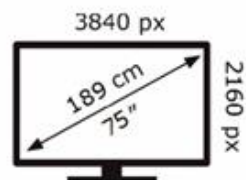

129 kWh/1000h

ABCDEF **G**
HDR
195 kWh/1000h