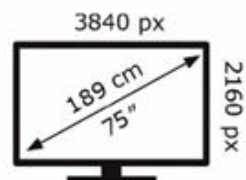

Samsung

UE75M70HAK

129 kWh/1000h

ABCDEF **G**
HDR
195 kWh/1000h

2019/2013

Samsung

UE75M70HAK

129 kWh/1000h