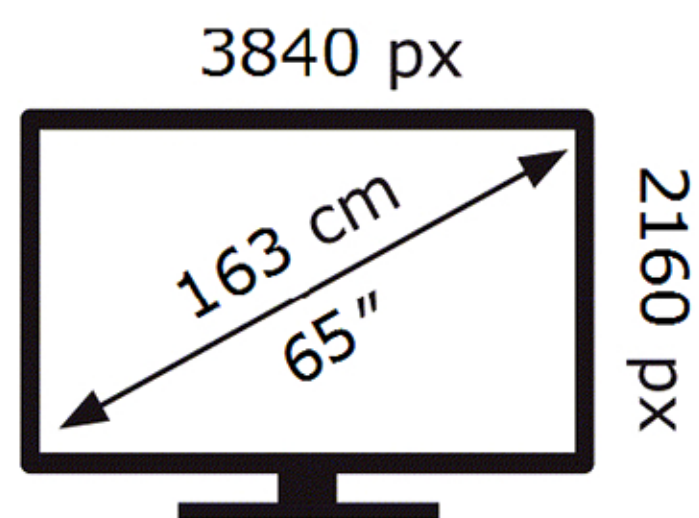

**ENERG** ⚡

Samsung

QE65LS03HWU

**102** kWh/1000h

ABCDEF **G**

**198** kWh/1000h

2019/2013

**ENERG** ⚡