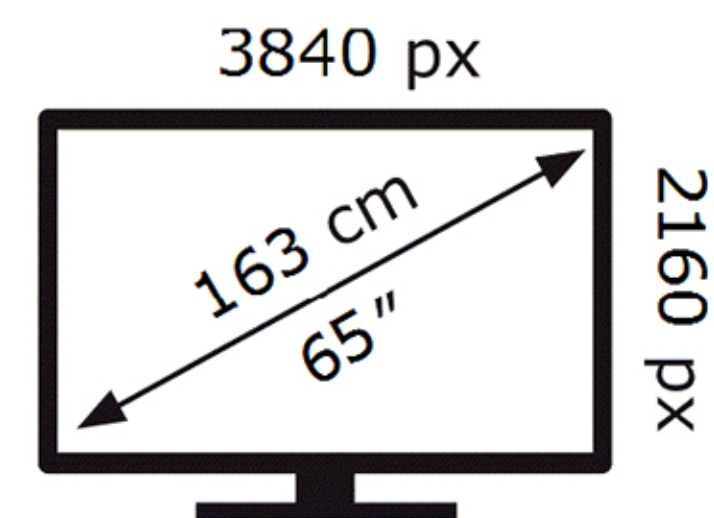

Samsung

QE65LS03HWU

**102** kWh/1000h

ABCDEF **G**

**198** kWh/1000h

2019/2013