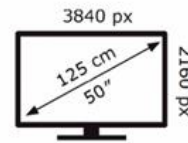

65 kWh/1000h

ABCDEF **G**
HDR
114 kWh/1000h