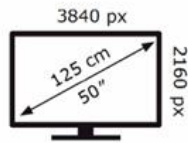

Samsung

UE50U8000HK

**65** kWh/1000h

ABCDEF **G**  
**HDR**  
**114** kWh/1000h

2019/2013

Samsung

UE50U8000HK

**65** kWh/1000h