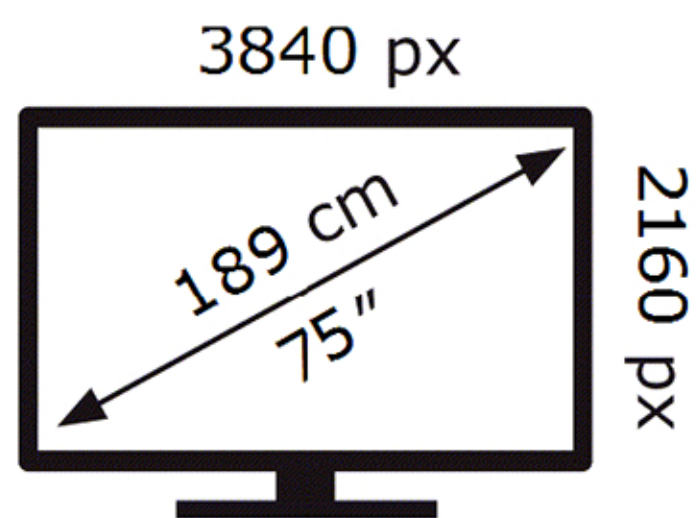

ENERG ⚡

Samsung

UE75U8000HK

129 kWh/1000h

ABCDEF **G**

228 kWh/1000h

2019/2013

ENERG ⚡