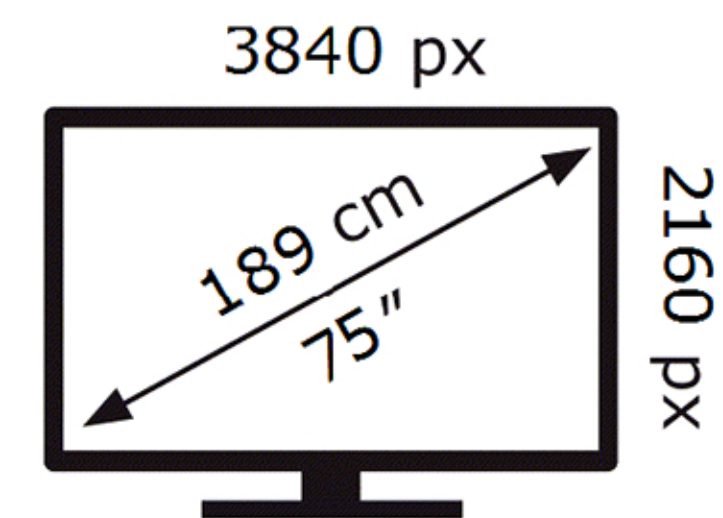

Samsung

UE75U8000HK

129 kWh/1000h

ABCDEF **G**

228 kWh/1000h

2019/2013