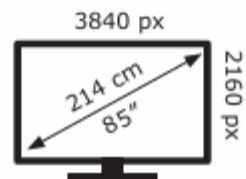

Samsung QE85LS03HWU

155 kWh/1000h

ABCDEF**G**  
**HDR**  
 312 kWh/1000h

2019/2013

Samsung QE85LS03HWU

155 kWh/1000h

ABCDEF**G**  
**HDR**  
 312 kWh/1000h

2019/2013