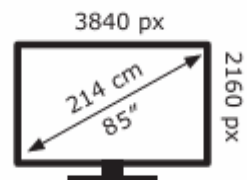

Samsung QE85LS03HWU

155 kWh/1000h

ABCDEF**G**  
**HDR**  
 312 kWh/1000h

2019/2013

Samsung QE85LS03HWU

155 kWh/1000h

ABCDEF**G**  
**HDR**  
 312 kWh/1000h

2019/2013