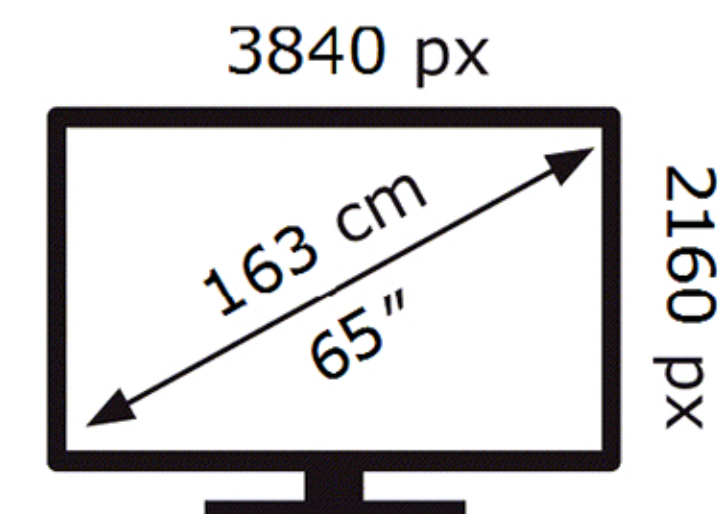

Samsung

QE65QN70HAU

76 kWh/1000h

ABCDEF **G**

184 kWh/1000h

2019/2013