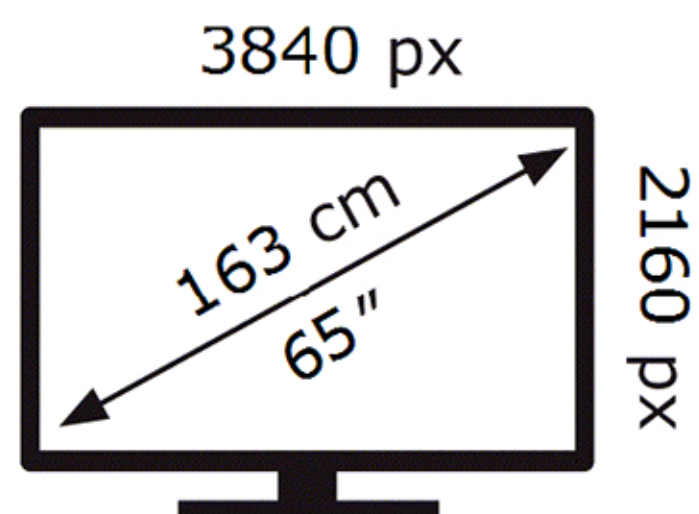

ENERG

Samsung

QE65QN70HAU

76 kWh/1000h

ABCDEF **G**

184 kWh/1000h

2019/2013

ENERG