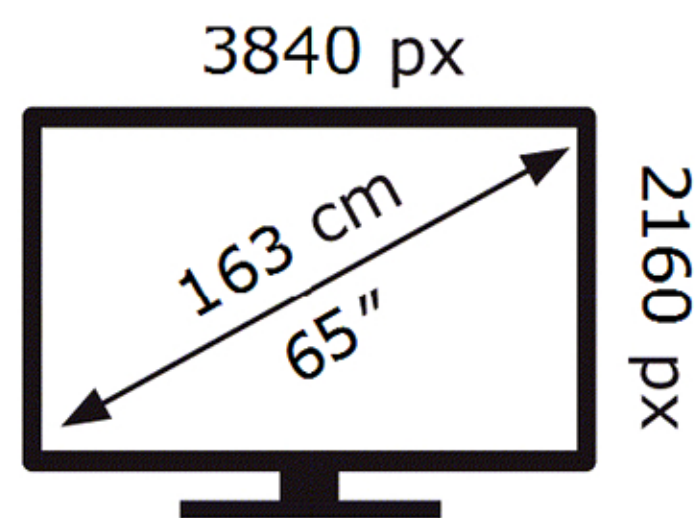

Samsung

QE65QN80HAU

**85** kWh/1000h

ABCDEF **G**

**245** kWh/1000h

2019/2013

Samsung

QE65QN80HAU