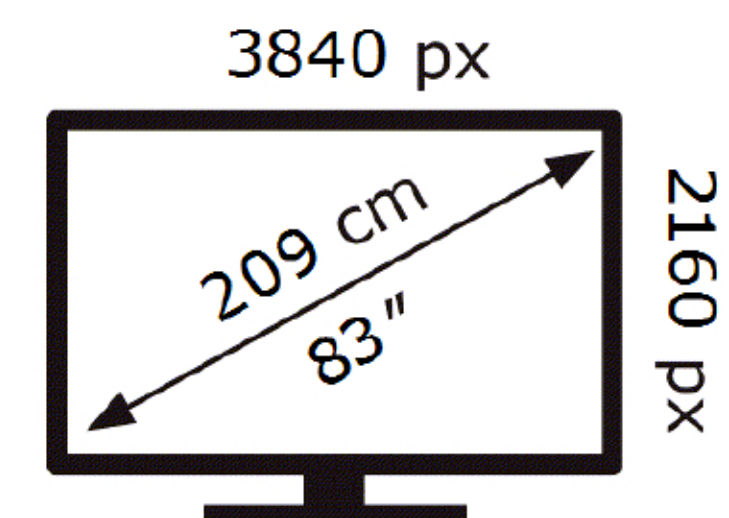

Samsung

QE83S85HAE

125 kWh/1000h

ABCDEF **G**

240 kWh/1000h

2019/2013

Samsung

QE83S85HAE

125 kWh/1000h

ABCDEF **G**

240 kWh/1000h

2019/2013