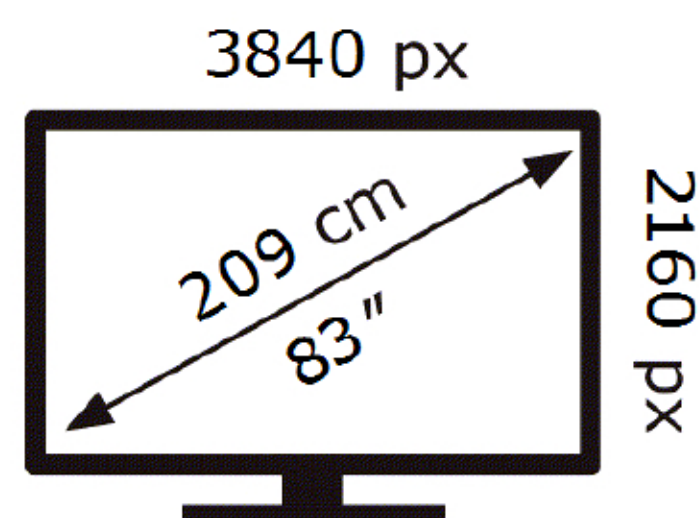

Samsung

QE83S85HAE

**125** kWh/1000h

ABCDEF **G**

**240** kWh/1000h

2019/2013

Samsung

QE83S85HAE