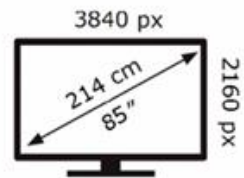

Samsung

QE85QN80HAU

129 kWh/1000h

ABCDEF **G**

336 kWh/1000h

2019/2013

Samsung

QE85QN80HAU