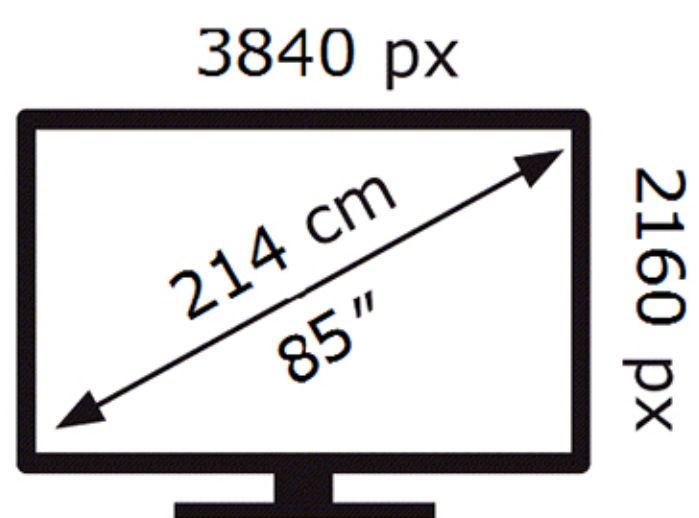

Samsung

UE85M80HAU

**100** kWh/1000h

ABCDEF **G**

**260** kWh/1000h

2019/2013

Samsung

UE85M80HAU