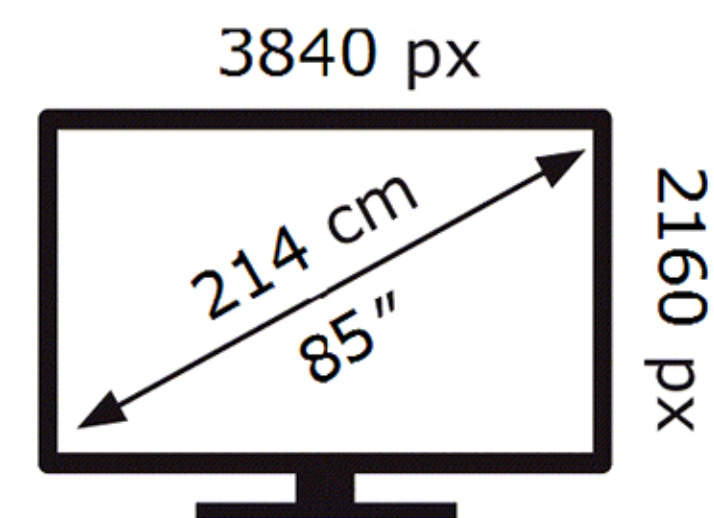

Samsung

UE85M80HAU

100 kWh/1000h

ABCDEF **G**

260 kWh/1000h

2019/2013

Samsung

UE85M80HAU

100 kWh/1000h

ABCDEF **G**

260 kWh/1000h

2019/2013