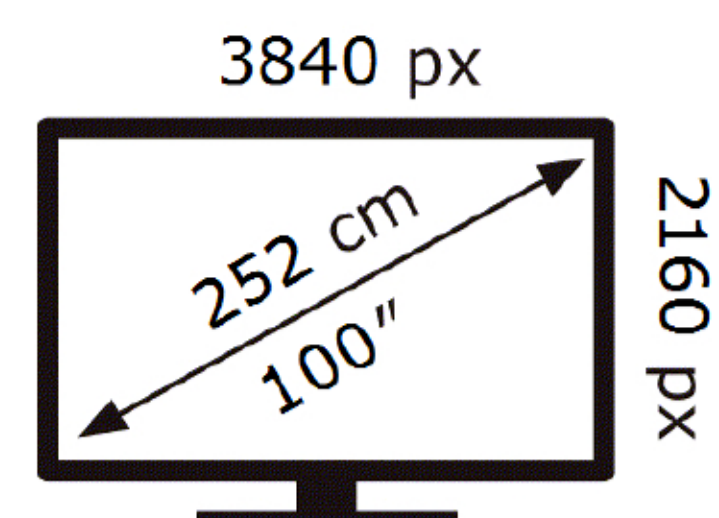

Samsung

QE100QN80HU

**159** kWh/1000h

ABCDEF **G**

**426** kWh/1000h

2019/2013