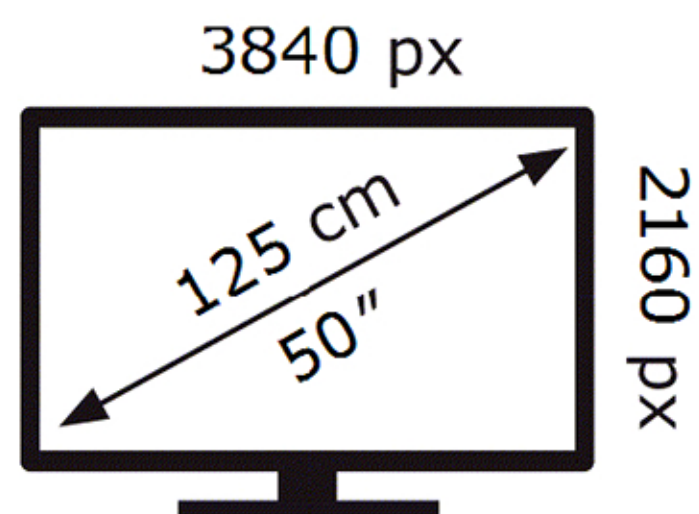

ENERG ⚡

Samsung

QE50QN80HAU

65 kWh/1000h

ABCDEF **G**

168 kWh/1000h

2019/2013

ENERG ⚡