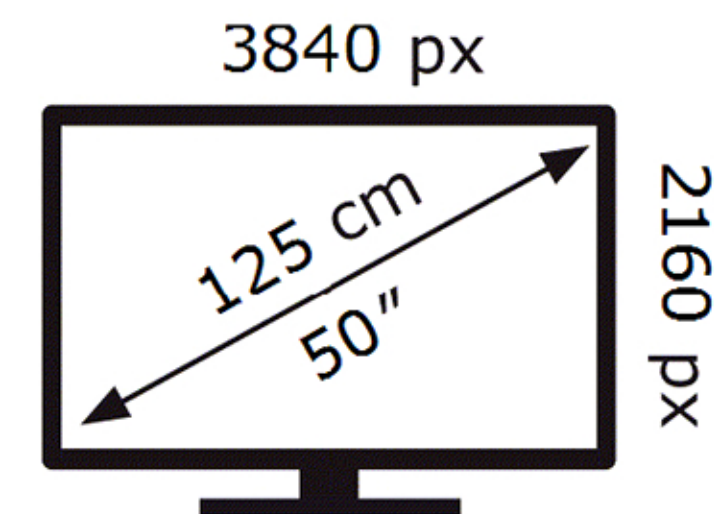

Samsung

QE50QN80HAU

65 kWh/1000h

ABCDEF **G**

168 kWh/1000h

2019/2013