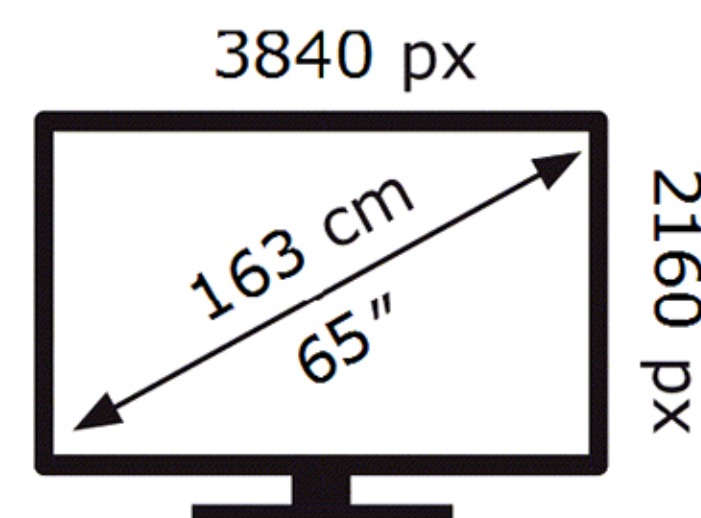

Samsung

QE65S99HAT

83 kWh/1000h

ABCDEF **G**

320 kWh/1000h

2019/2013

Samsung

QE65S99HAT

83 kWh/1000h

ABCDEF **G**

320 kWh/1000h

2019/2013