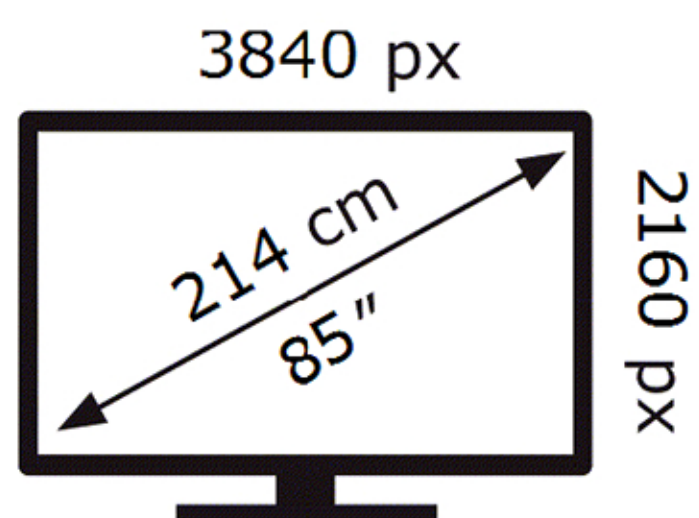

Samsung

MRE85R85HAU

129 kWh/1000h

ABCDEF **G**

262 kWh/1000h

2019/2013

Samsung

MRE85R85HAU