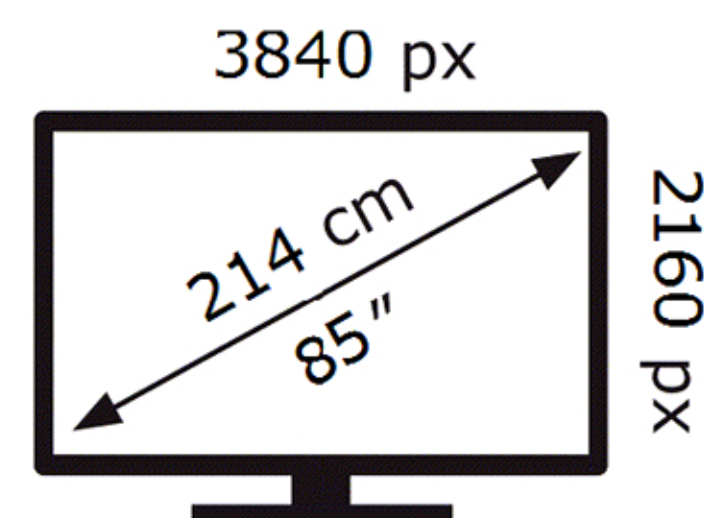

Samsung

MRE85R85HAU

129 kWh/1000h

ABCDEF **G**

262 kWh/1000h

2019/2013

Samsung

MRE85R85HAU

129 kWh/1000h

ABCDEF **G**

262 kWh/1000h

2019/2013