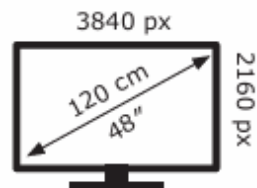

Samsung QE48S95HAE

61 kWh/1000h

ABCDEF**G**
HDR
104 kWh/1000h

2019/2013

Samsung QE48S95HAE

61 kWh/1000h

ABCDEF**G**
HDR
104 kWh/1000h

2019/2013