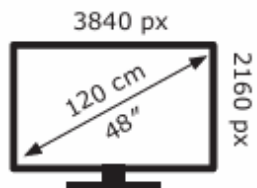

Samsung QE48S95HAE

61 kWh/1000h

ABCDEF**G**
HDR
104 kWh/1000h

2019/2013

Samsung QE48S95HAE

61 kWh/1000h

ABCDEF**G**
HDR
104 kWh/1000h

2019/2013