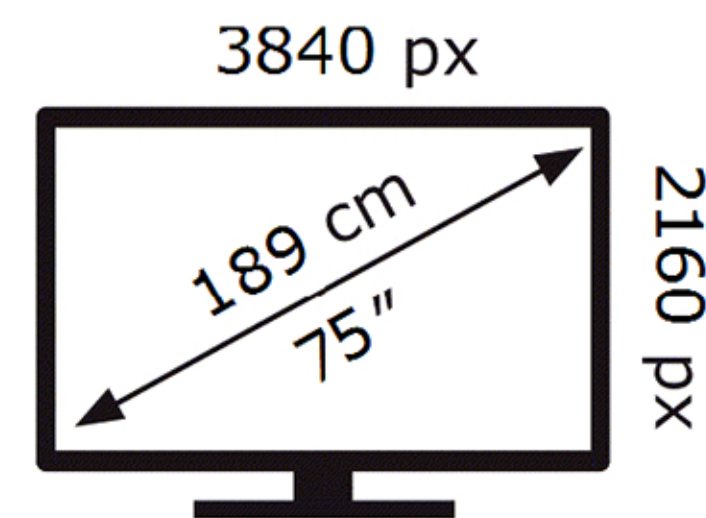

Samsung

MRE75R85HAU

107 kWh/1000h

ABCDEF **G**

205 kWh/1000h

2019/2013

Samsung

MRE75R85HAU

107 kWh/1000h

ABCDEF **G**

205 kWh/1000h

2019/2013