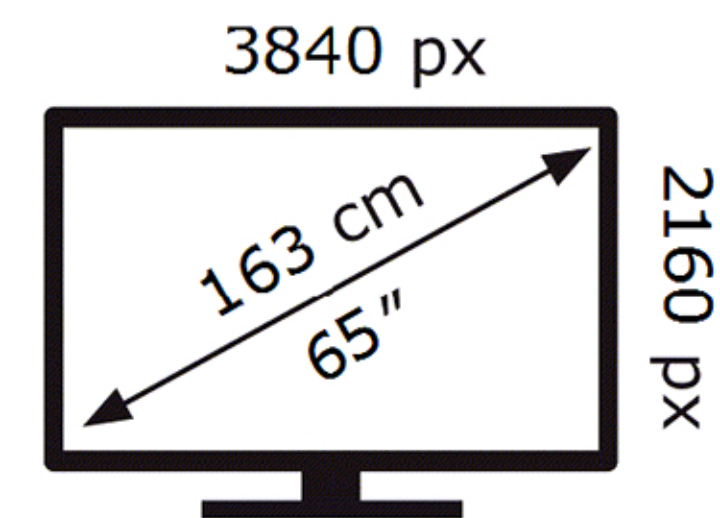

Samsung

MRE65R95HAT

102 kWh/1000h

ABCDEF **G**

288 kWh/1000h

2019/2013

Samsung

MRE65R95HAT

102 kWh/1000h

ABCDEF **G**

288 kWh/1000h

2019/2013