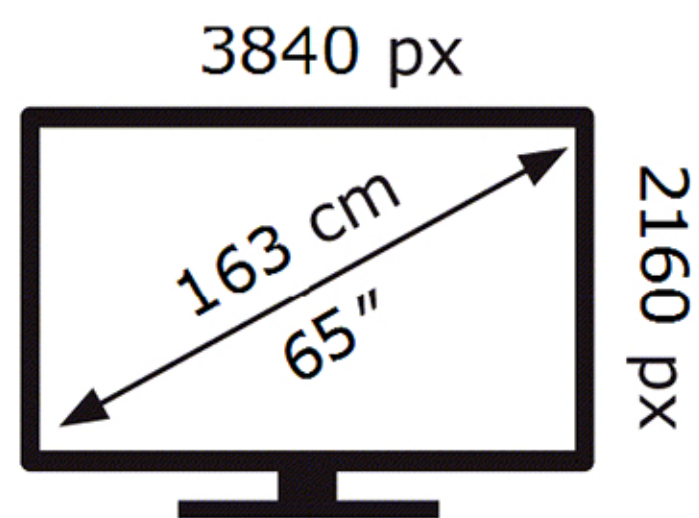

Samsung

MRE65R95HAT

**102** kWh/1000h

ABCDEF **G**

**288** kWh/1000h

2019/2013

Samsung

MRE65R95HAT