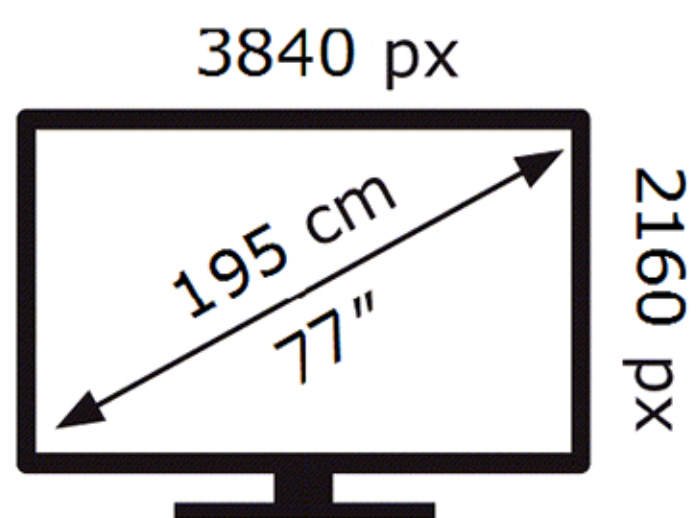

Samsung

QE77S95HFT

127 kWh/1000h

ABCDEF **G**

423 kWh/1000h

2019/2013

Samsung

QE77S95HFT