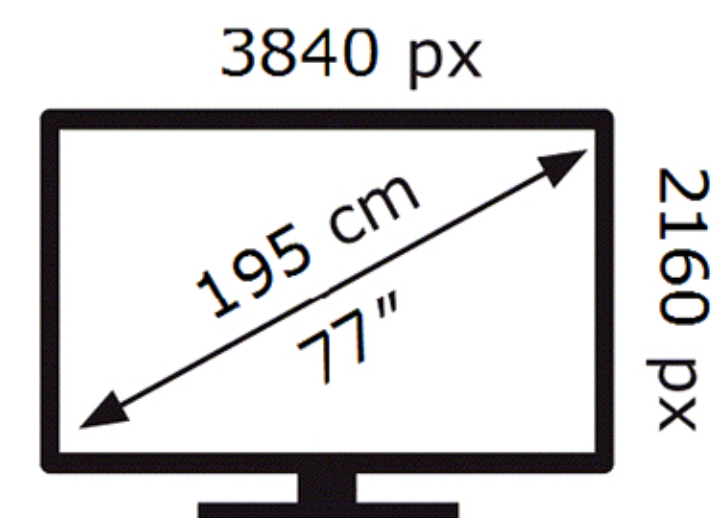

Samsung

QE77S95HFT

127 kWh/1000h

ABCDEF **G**

423 kWh/1000h

2019/2013

Samsung

QE77S95HFT

127 kWh/1000h

ABCDEF **G**

423 kWh/1000h

2019/2013