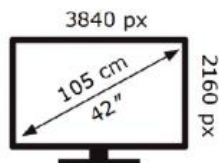

Samsung

QE42S90HAE

52 kWh/1000h

ABCDEF **G**

99 kWh/1000h

2013/9/2013

Samsung

QE42S90HAE