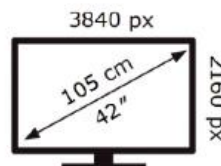

2013/9/2013