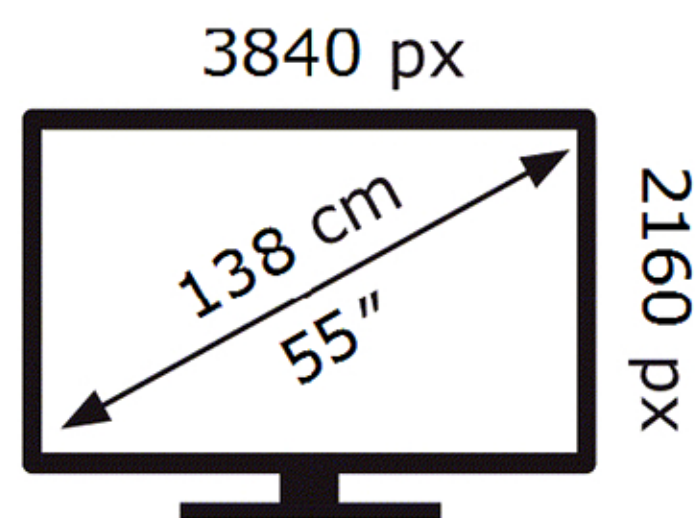

Samsung

QE55S99HAT

81 kWh/1000h

ABCDEF **G**

254 kWh/1000h

2019/2013

Samsung

QE55S99HAT