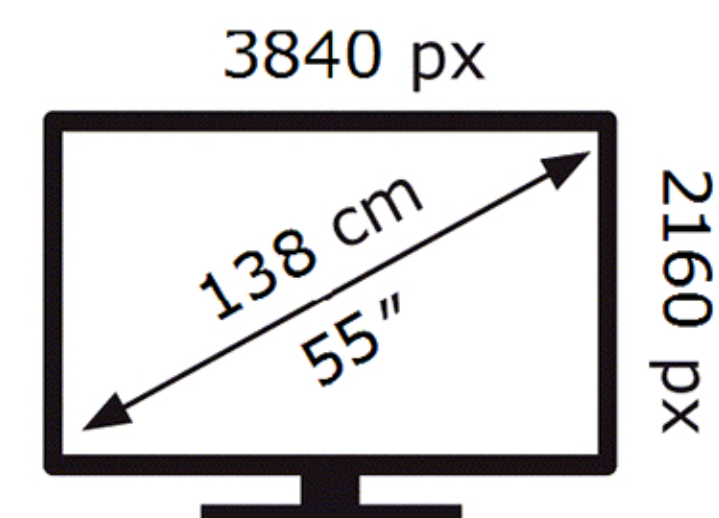

Samsung

QE55S99HAT

81 kWh/1000h

ABCDEF **G**

254 kWh/1000h

2019/2013

Samsung

QE55S99HAT

81 kWh/1000h

ABCDEF **G**

254 kWh/1000h

2019/2013