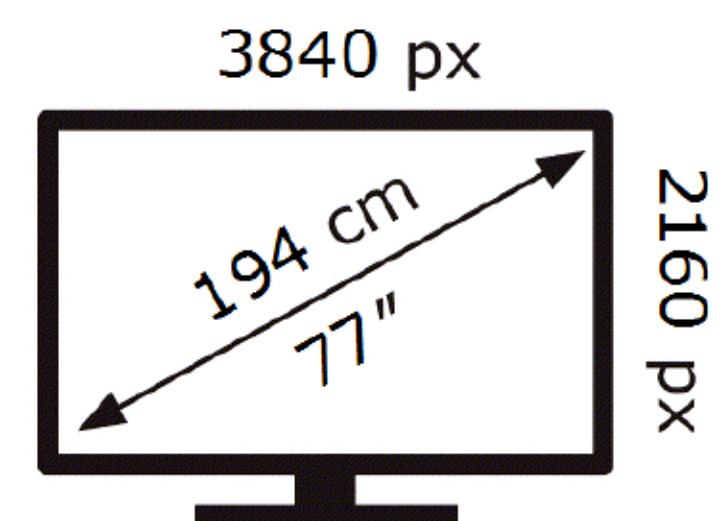

Samsung

QE77S85HAE

111 kWh/1000h

ABCDEF **G**

228 kWh/1000h

2019/2013

Samsung

QE77S85HAE

111 kWh/1000h

ABCDEF **G**

228 kWh/1000h

2019/2013