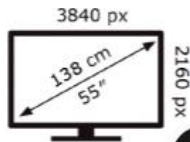

Samsung MRE55R85HAU

77 kWh/1000h

ABCDEF **G**
HDR
 195 kWh/1000h

2019/2013

Samsung MRE55R85HAU

77 kWh/1000h

ABCDEF **G**
HDR
 195 kWh/1000h

2019/2013