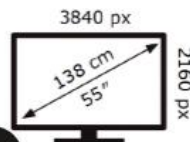

Samsung MRE55R85HAU

77 kWh/1000h

ABCDEF **G**
HDR
 195 kWh/1000h

2019/2013

Samsung MRE55R85HAU

77 kWh/1000h

ABCDEF **G**
HDR
 195 kWh/1000h

2019/2013