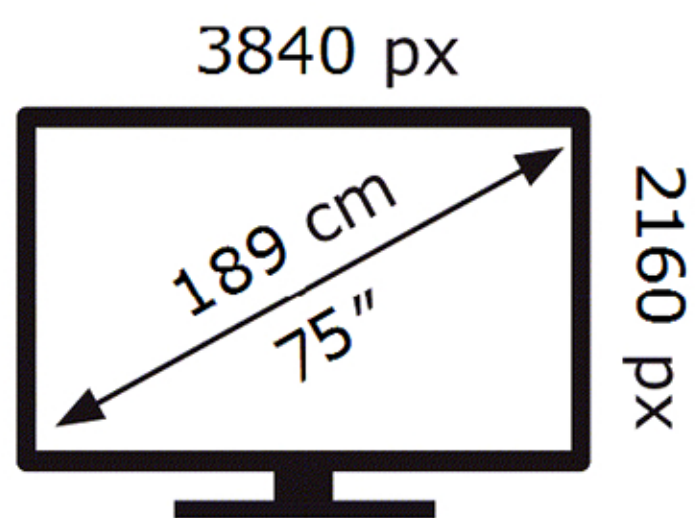

Samsung

QE75QN70HAU

81 kWh/1000h

ABCDEF **G**

237 kWh/1000h

2019/2013

Samsung

QE75QN70HAU