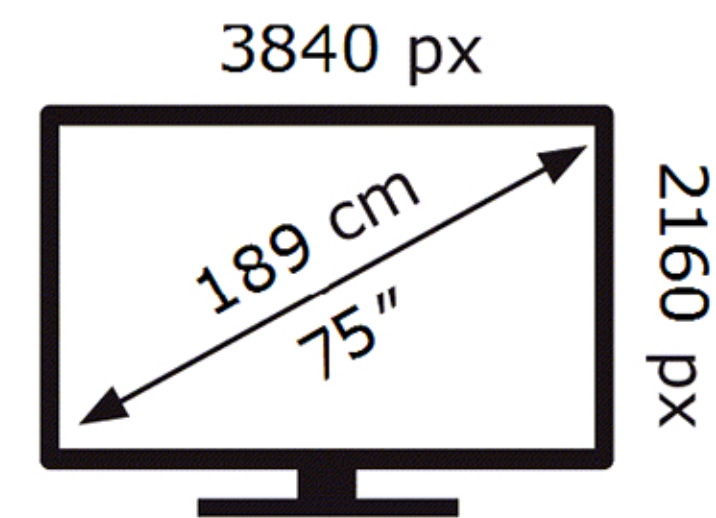

Samsung

QE75QN70HAU

81 kWh/1000h

ABCDEF **G**

237 kWh/1000h

2019/2013

Samsung

QE75QN70HAU

81 kWh/1000h

ABCDEF **G**

237 kWh/1000h

2019/2013