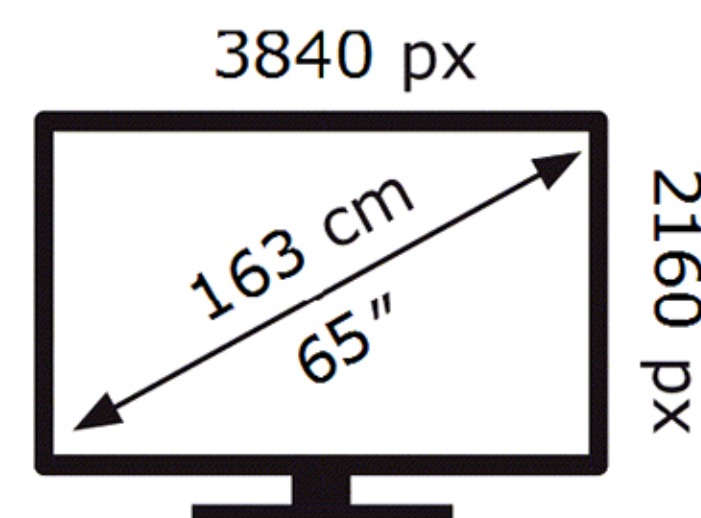

Samsung

QE65S95HFT

99 kWh/1000h

ABCDEF **G**

315 kWh/1000h

2019/2013

Samsung

QE65S95HFT

99 kWh/1000h

ABCDEF **G**

315 kWh/1000h

2019/2013