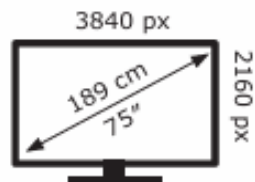

Samsung

QE75LS03HWU

129 kWh/1000h

ABCDEF**G**
HDR
 252 kWh/1000h

2019/2013

Samsung

QE75LS03HWU

129 kWh/1000h