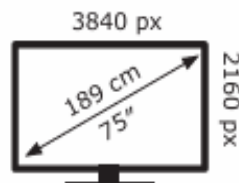

129 kWh/1000h

ABCDEF**G**
HDR
252 kWh/1000h