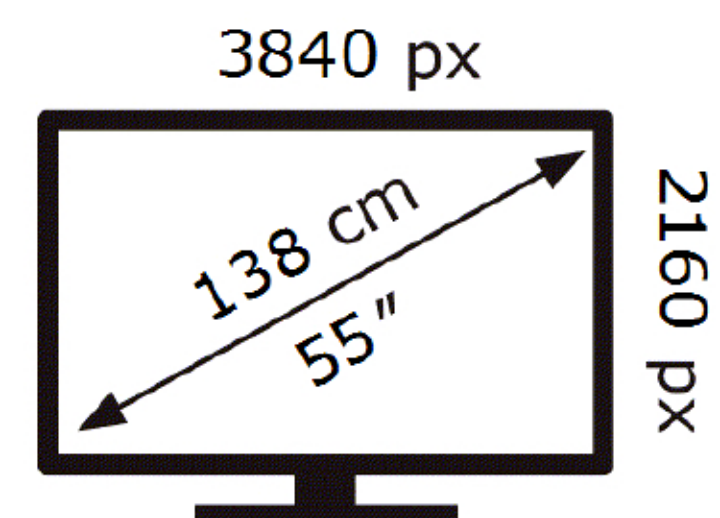

Samsung

QE55S85HAE

75 kWh/1000h

ABCDEF **G**

122 kWh/1000h

2019/2013

Samsung

QE55S85HAE

75 kWh/1000h

ABCDEF **G**

122 kWh/1000h

2019/2013