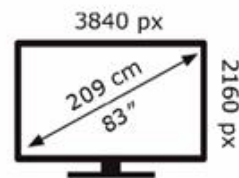

123 kWh/1000h

ABCDEF **G**
HDR
468 kWh/1000h