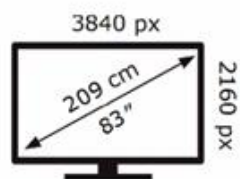

Samsung

QE83S99HAE

**123** kWh/1000h

ABCDEF **G**  
**HDR**  
**468** kWh/1000h

2019/2013

Samsung

QE83S99HAE

**123** kWh/1000h