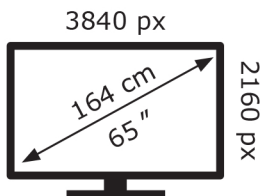

ENERG

LG Electronics

OLED65B6ELC

90 kWh/1000h

ABCDEF**G**

153 kWh/1000h

2019/2013