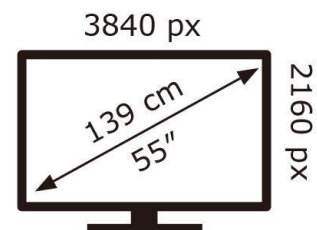

65 kWh/1000h

ABCDEF**G**
HDR
89 kWh/1000h