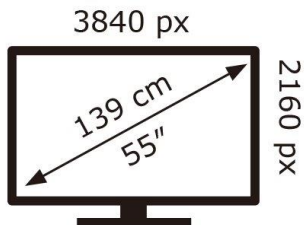

SONY®

K-55S25M2

65 kWh/1000h

ABCDEF**G**
HDR
89 kWh/1000h

2019/2013

SONY®

K-55S25M2

65 kWh/1000h