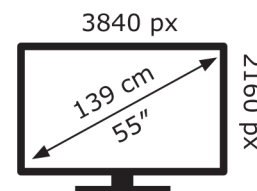

Hisense

55UR8STUK

64 kWh/1000h

ABCDEF**G**

150 kWh/1000h

2019/2013