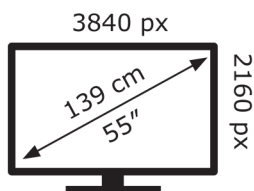

ENERG ⚡

Hisense

55UR8STUK

64 kWh/1000h

ABCDEF**G**

150 kWh/1000h

2019/2013

ENERG ⚡